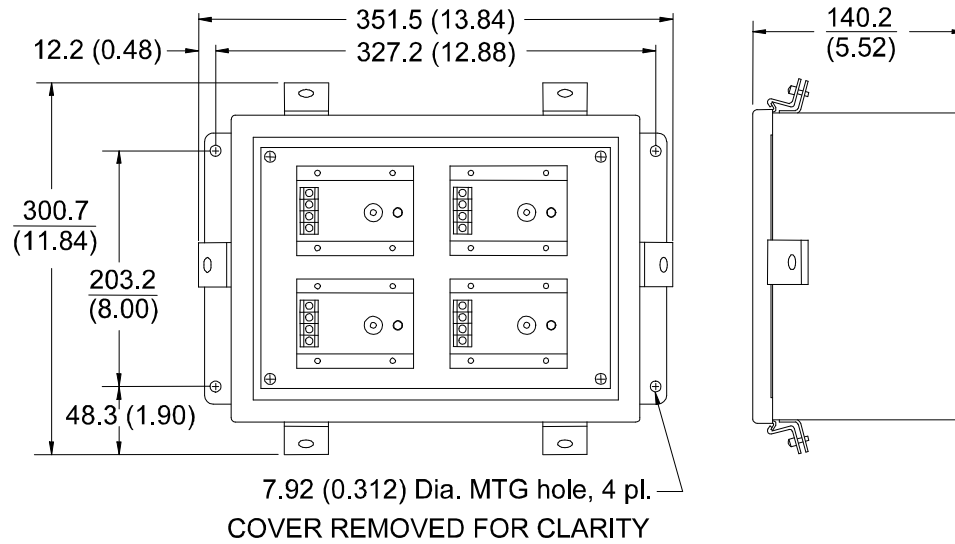

The housings are constructed of AISI 304 series stainless steel and are designed to meet NEMA 4 specifications when properly installed.

Ordering Information

2-unit housing

133780 -AXX

- 00 Without fittings
- 02 With fittings: one 1¼ inch NPT outlet fitting, three ¾ inch NPT inlet fittings.

4-unit housing

133781 - AXX

- 00 Without fittings
- 03 With fittings; one 1¼ inch NPT outlet fitting, four ¾ inch NPT inlet fittings.

Dimensional drawings

Dimensions are in millimetres (inches)

По вопросам продаж и поддержки обращайтесь: btn@nt-rt.ru