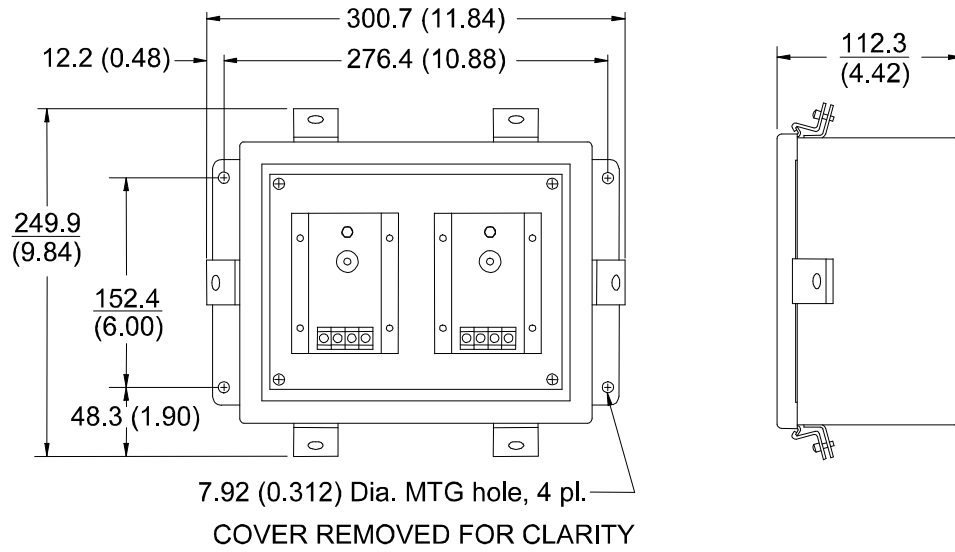

The housings are constructed of AISI 304 series stainless steel and are designed to meet NEMA 4 specifications when properly installed.

Ordering Information

2-unit housing

133780 -AXX

- 00 Without fittings
- 02 With fittings: one 1¼ inch NPT outlet fitting, three ¾ inch NPT inlet fittings.

4-unit housing

133781 - AXX

- 00 Without fittings
- 03 With fittings; one 1¼ inch NPT outlet fitting, four ¾ inch NPT inlet fittings.

Dimensional drawings

Dimensions are in millimetres (inches)

По вопросам продаж и поддержки обращайтесь: btn@nt-rt.ru